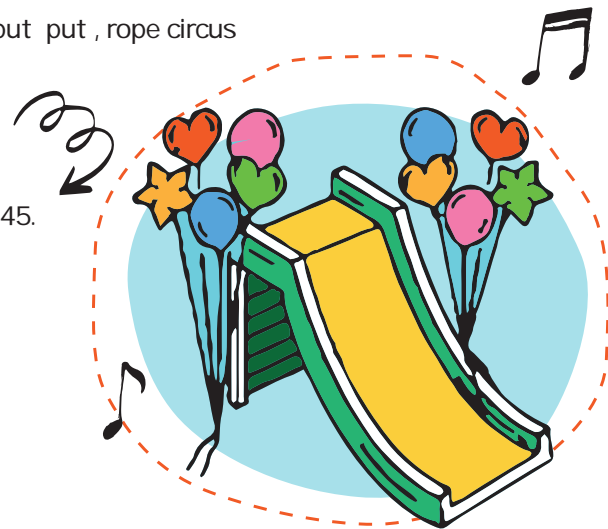

BOOK A PARTY

PARTY! PARTY! PARTY!

SKATING **GARDEN/OFF RINK** PARTY PACKAGE

With the skating garden/off rink party package (**R200 per skater**) we offer:

1. 2 hours and 45 minutes of skating fun
2. Skate or roller blade rental
3. A reserved table either in the restaurant, in the quad under the trees or on the patio
4. A digital RollEgoli invitation

- Spectators enter the rink for free.
- You may run a tab to be set led af erwards.
- You may order your pizzas from our restaurant and collect them yourself.
- **NO COLD DRINKS, JUICES OR WATER TO BE BROUGHT IN PLEASE.**
- Pay R400 corkage when booking and you can bring in your own wine and beer (bring own openers, ice, glasses) for up to 12 skaters.
13 skaters and above is R15 per skater extra.
- You may bring in cake, party packs, balloons, sweets and chips.
- Please bring your own bowls, knife, etc. for the sweets, cake, etc. you bring in
- Please advise your guests if they are paying for the siblings themselves or if you are. We count every skater as s/he comes through and add any extra kids to your tab.
- RollEgoli is an all-weather venue : rain or shine.
- All garden activities such as The Bridge of Courage, put put , rope circus as well the jungle gym and trampoline are free.
- **No deposit is required on booking.**
- Full payment in the week of the party only.
- **No refunds or credits for no shows will be given.**
- Session times are 9-11.45, 12-2.45, 3- 5.45, 18 - 20.45.
Friday "straight from school" sessions are doable!